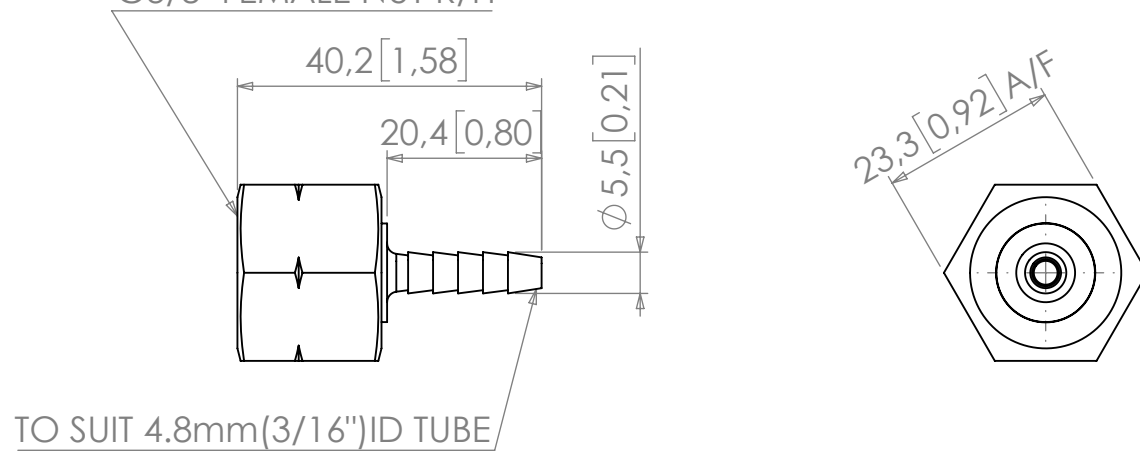

G3/8" FEMALE NUT R/H

1				06/08/2018	
REV	CREATED	CHECKED	APPROVED	DWG DATE	REF

MATERIAL: BRASS

If dimensional information is critical, please contact Eoxshop.com for confirmation. All dimensions are in accordance with the manufacturers drawings and are subject to change without prior notice.

EOXSHOP
 TEL: +44 (0) 23 9226 6031
 WWW.EOXSHOP.COM
 SALES@EOXSHOP.COM

TITLE: G3/8" FEMALE NUT R/H X 3/16" HOSETAIL, BRASS

	DIM'S mm[inch]	SCALE NTS	SIZE A4	SHEET 1 / 1	DOCUMENT NUMBER NTC HT316RH	REVISION 1
--	-------------------	--------------	------------	----------------	--------------------------------	---------------